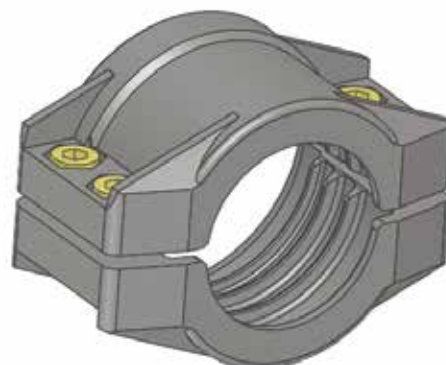

# SAFETY CLAMP (Stainless steel 316)

V04/09/2016  
www.perezperez.es

## TECHNICAL INFORMATION

- Material : stainless steel 316
- Included stainless steel bolt and nuts
- According to EN 1440-3

## RELATED PRODUCTS

- All UTS couplings
- All couplings according to EN14420
- Autoblock nut →

[www.trelleborg.com/fluidhandling](http://www.trelleborg.com/fluidhandling)

### SS 316

DN Hose	Ref	Size	Material	Min. OD Hose (mm)	Max. OD Hose (mm)	According to EN 14420-3	Stock
13	0117567	13 x 5	SS 316	22	24	yes	✓
19	0117568	19 x 6	SS316	30	33	yes	✓
25	0117569	25 x 6	SS 316	36	39	yes	✓
32	0117570	32 x 6	SS 316	43	46	yes	✓
38	0117571	38 x 6,5	SS 316	50	53	yes	✓
50-51	5108976	50 x 6	SS 316	60	64	-	✓
50-51	0117572	50 x 8	SS 316	63	67	yes	✓
63-65	5108975	63 x 6	SS 316	73	77	-	✓
63-65	0117573	63 x 8 - 65 X 7	SS 316	78	82	yes	✓
75-76	5103181	75 x 6,5	SS 316	86	90	-	✓
75-76	0117574	75 x 8	SS 316	89	93	yes	✓
100-102	0117575	100 x 8	SS 316	114	119	yes	✓
150-152	5105349	150 x 10	SS 316	167	173	yes	✓