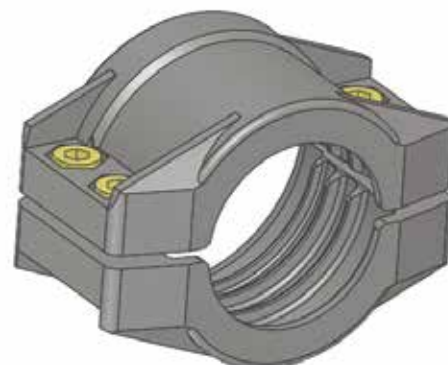

SAFETY CLAMP (Aluminium)

V04/09/2016

www.perezyperez.es

TECHNICAL INFORMATION

- Material : aluminium
- Included zinc plated bolt and nuts
- According to EN 1440-3

RELATED PRODUCTS

- All UTS couplings
- All couplings according to EN14420
- Autoblock nut 

SAFETY CLAMP (Aluminium)

V04/09/2016

SS 316

DN Hose	Ref	Size	Material	Min. OD Hose (mm)	Max. OD Hose (mm)	According to EN 14420-3	Stock
65	5102976	63 x 6	ALUMINIUM	73	77	-	✓
65	0111750	63 x 8 - 65 x 7	ALUMINIUM	78	82	yes	✓
65	0111891	65 x 10	ALUMINIUM	83	87	-	✓
75	0731666	75 x 8	ALUMINIUM	89	93	yes	✓
75	0732012	75 x 10	ALUMINIUM	93	97	-	✓
75	0117564	75 x 12	ALUMINIUM	97	101	-	✓
80	0111751	80 x 8	ALUMINIUM	95	98	-	✓
80	0111895	80 x 10	ALUMINIUM	98	102	-	✓
90	5105883	90 x 5,5	ALUMINIUM	99	103	-	✓
100	0731667	100 x 8	ALUMINIUM	114	119	yes	✓
100	0111899	100 x 10	ALUMINIUM	118	122	-	✓
100	0111249	100 x 12	ALUMINIUM	122	126	-	✓
100	0111582	100 x 14	ALUMINIUM	126	130	-	✓
100	0113652	100 x 16	ALUMINIUM	130	134	-	✓
110	5105884	110 x 6,5	ALUMINIUM	121	125	-	✓
125	0111752	125 x 10	ALUMINIUM	143	147	-	✓
125	0117565	125 x 15	ALUMINIUM	153	157	-	✓
150	0111753	150 x 10	ALUMINIUM	167	173	yes	✓
150	0117566	150 x 13	ALUMINIUM	174	178	-	✓
150	0111754	150 x 15	ALUMINIUM	178	182	-	✓
200	0111756	200 x 12	ALUMINIUM	222	229	yes	✓